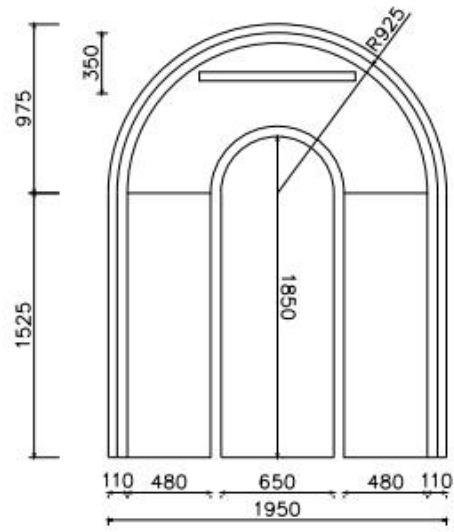

SIDE VIEW

HABITUE CANOPY SIDE ARM TABLE

HABITUE CAVE

TOP VIEW

FRONT VIEW

SIDE VIEW

HABITUE CAVEMAN COLLABORATION POD

TOP VIEW

FRONT VIEW

SIDE VIEW

HABITUE CAVEMAN MANAGER POD

HABITUE CAVEMAN PRIVATE POD

TOP VIEW

FRONT VIEW

SIDE VIEW

HABITUE CAVEMAN WORKPOD

TOP VIEW
(CLUSTER OF 2)

FRONT VIEW

SIDE VIEW

HABITUE COVE

HABITUE PINE MEETING

TOP VIEW

SIDE VIEW

HABITUE HUT WORKSTATION