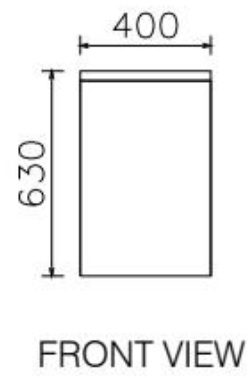

HABITUE CANOPY DUO CONCEAL

TOP VIEW

FRONT VIEW

SIDE VIEW

HABITUE CANOPY ISLAND SOFA

HABITUE CANOPY LOUNGE SEATING SOFA

TOP VIEW

FRONT VIEW

SIDE VIEW

HABITUE CANOPY SIDE ARM TABLE

HABITUE CAVE

TOP VIEW

FRONT VIEW

SIDE VIEW

HABITUE CAVEMAN COLLABORATION POD

TOP VIEW