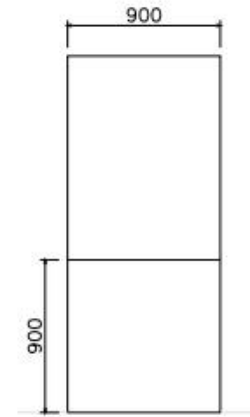

SIDE VIEW

HABITUE CANOPY SIDE ARM TABLE

HABITUE CAVE

TOP VIEW

FRONT VIEW

SIDE VIEW

HABITUE CAVEMAN COLLABORATION POD

TOP VIEW

FRONT VIEW

SIDE VIEW

HABITUE CAVEMAN MANAGER POD

HABITUE CAVEMAN PRIVATE POD

TOP VIEW

FRONT VIEW

SIDE VIEW

HABITUE CAVEMAN WORKPOD

TOP VIEW
(CLUSTER OF 2)

FRONT VIEW

SIDE VIEW

HABITUE COVE

HABITUE PINE MEETING

TOP VIEW

SIDE VIEW

HABITUE HUT WORKSTATION