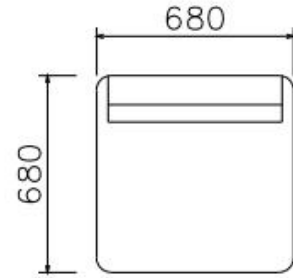

HABITUE CANOPY DUO CONCEAL

TOP VIEW

FRONT VIEW

SIDE VIEW

HABITUE CANOPY ISLAND SOFA

HABITUE CANOPY LOUNGE SEATING SOFA

TOP VIEW

FRONT VIEW

SIDE VIEW

HABITUE CANOPY SIDE ARM TABLE

HABITUE CAVE

TOP VIEW

FRONT VIEW

SIDE VIEW

HABITUE CAVEMAN COLLABORATION POD

TOP VIEW

FRONT VIEW

SIDE VIEW

HABITUE CAVEMAN MANAGER POD

HABITUE CAVEMAN PRIVATE POD

TOP VIEW

FRONT VIEW

SIDE VIEW

HABITUE CAVEMAN WORKPOD

TOP VIEW
(CLUSTER OF 2)

FRONT VIEW

SIDE VIEW

HABITUE COVE

HABITUE PINE MEETING

TOP VIEW

SIDE VIEW

HABITUE HUT WORKSTATION