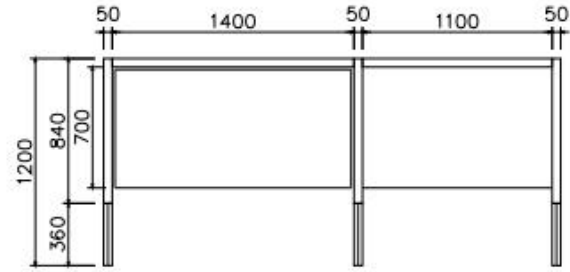

SIDE VIEW

HABITUE CANOPY SIDE ARM TABLE

HABITUE CAVE

TOP VIEW

FRONT VIEW

SIDE VIEW

HABITUE CAVEMAN COLLABORATION POD

TOP VIEW

FRONT VIEW

SIDE VIEW

HABITUE CAVEMAN MANAGER POD

HABITUE CAVEMAN PRIVATE POD

TOP VIEW

FRONT VIEW

SIDE VIEW

HABITUE CAVEMAN WORKPOD

TOP VIEW
(CLUSTER OF 2)

FRONT VIEW

SIDE VIEW

HABITUE COVE

HABITUE PINE MEETING

TOP VIEW

SIDE VIEW

HABITUE HUT WORKSTATION