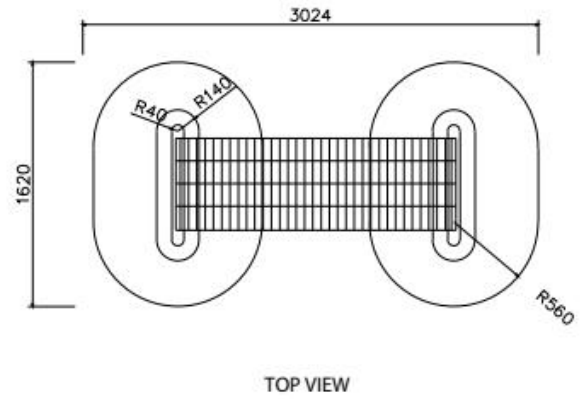

FRONT VIEW

SIDE VIEW

HABITUE CAVEMAN MANAGER POD

HABITUE CAVEMAN PRIVATE POD

TOP VIEW

FRONT VIEW

SIDE VIEW

HABITUE CAVEMAN WORKPOD

TOP VIEW
(CLUSTER OF 2)

FRONT VIEW

SIDE VIEW

HABITUE COVE

HABITUE PINE MEETING

TOP VIEW

SIDE VIEW

HABITUE HUT WORKSTATION

TOP VIEW

FRONT VIEW

SIDE VIEW

HABITUE FULL FABRIC SCREEN

HABITUE WHITE BOARD & FABRIC SCREEN