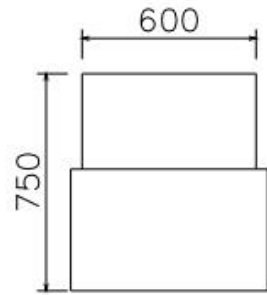

HABITUE CANOPY DUO CONCEAL

TOP VIEW

FRONT VIEW

SIDE VIEW

HABITUE CANOPY ISLAND SOFA

HABITUE CANOPY LOUNGE SEATING SOFA

TOP VIEW

FRONT VIEW

SIDE VIEW

HABITUE CANOPY SIDE ARM TABLE

HABITUE CAVE

TOP VIEW

FRONT VIEW

SIDE VIEW

HABITUE CAVEMAN COLLABORATION POD

TOP VIEW

TOP VIEW
(CLUSTER OF 2)

FRONT VIEW

SIDE VIEW

HABITUE COVE

HABITUE PINE MEETING

TOP VIEW

SIDE VIEW

HABITUE HUT WORKSTATION