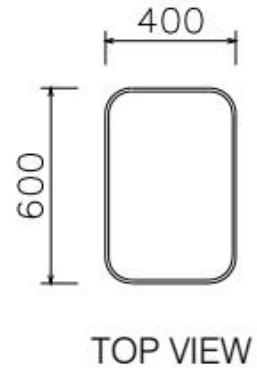

HABITUE CANOPY DUO CONCEAL

TOP VIEW

FRONT VIEW

SIDE VIEW

HABITUE CANOPY ISLAND SOFA

HABITUE CANOPY LOUNGE SEATING SOFA

TOP VIEW

FRONT VIEW

SIDE VIEW

HABITUE CANOPY SIDE ARM TABLE

HABITUE CAVE

TOP VIEW

FRONT VIEW

SIDE VIEW

HABITUE CAVEMAN COLLABORATION POD

TOP VIEW

FRONT VIEW

SIDE VIEW

HABITUE CAVEMAN MANAGER POD

HABITUE CAVEMAN PRIVATE POD

TOP VIEW

FRONT VIEW

SIDE VIEW

HABITUE CAVEMAN WORKPOD