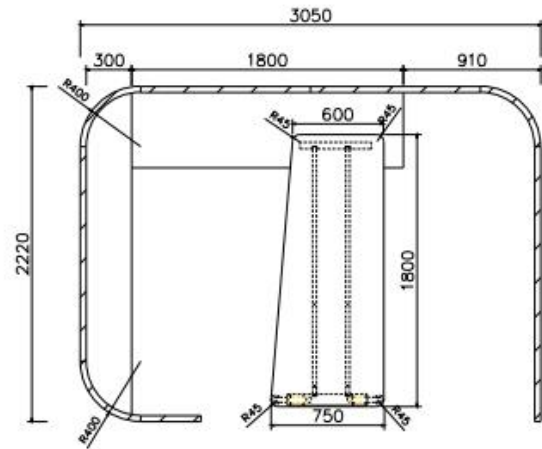

SIDE VIEW

HABITUE CANOPY SIDE ARM TABLE

HABITUE CAVE

TOP VIEW

FRONT VIEW

SIDE VIEW

HABITUE CAVEMAN COLLABORATION POD

TOP VIEW

FRONT VIEW

SIDE VIEW

HABITUE CAVEMAN MANAGER POD

HABITUE CAVEMAN PRIVATE POD

TOP VIEW

FRONT VIEW

SIDE VIEW

HABITUE CAVEMAN WORKPOD

TOP VIEW
(CLUSTER OF 2)

FRONT VIEW

SIDE VIEW

HABITUE COVE

HABITUE PINE MEETING

TOP VIEW

SIDE VIEW

HABITUE HUT WORKSTATION