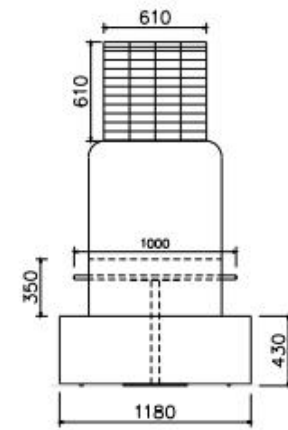

SIDE VIEW

HABITUE CANOPY SIDE ARM TABLE

HABITUE CAVE

TOP VIEW

FRONT VIEW

SIDE VIEW

HABITUE CAVEMAN COLLABORATION POD

TOP VIEW

FRONT VIEW

SIDE VIEW

HABITUE CAVEMAN MANAGER POD

HABITUE CAVEMAN PRIVATE POD

TOP VIEW

FRONT VIEW

SIDE VIEW

HABITUE CAVEMAN WORKPOD

TOP VIEW
(CLUSTER OF 2)

FRONT VIEW

SIDE VIEW

HABITUE COVE

HABITUE PINE MEETING

TOP VIEW

SIDE VIEW

HABITUE HUT WORKSTATION