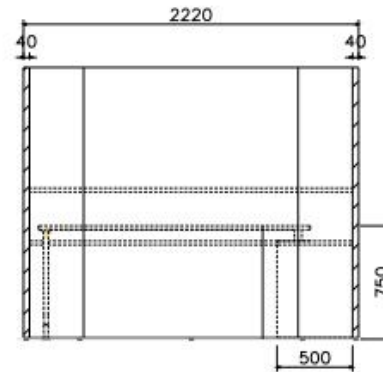

SIDE VIEW

HABITUE CANOPY SIDE ARM TABLE

HABITUE CAVE

TOP VIEW

FRONT VIEW

SIDE VIEW

HABITUE CAVEMAN COLLABORATION POD

TOP VIEW

FRONT VIEW

SIDE VIEW

HABITUE CAVEMAN MANAGER POD

HABITUE CAVEMAN PRIVATE POD

TOP VIEW

FRONT VIEW

SIDE VIEW

HABITUE CAVEMAN WORKPOD

TOP VIEW
(CLUSTER OF 2)

FRONT VIEW

SIDE VIEW

HABITUE COVE

HABITUE PINE MEETING

TOP VIEW

SIDE VIEW

HABITUE HUT WORKSTATION