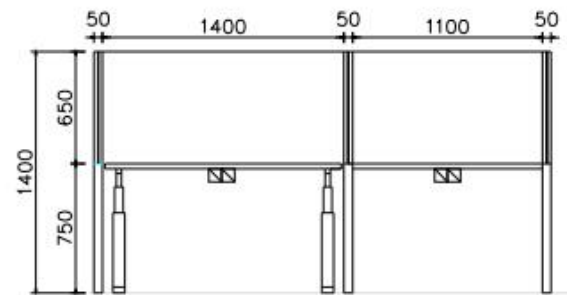

SIDE VIEW

HABITUE CANOPY SIDE ARM TABLE

HABITUE CAVE

TOP VIEW

FRONT VIEW

SIDE VIEW

HABITUE CAVEMAN COLLABORATION POD

TOP VIEW

FRONT VIEW

SIDE VIEW

HABITUE CAVEMAN MANAGER POD

HABITUE CAVEMAN PRIVATE POD

TOP VIEW

FRONT VIEW

SIDE VIEW

HABITUE CAVEMAN WORKPOD

TOP VIEW
(CLUSTER OF 2)

FRONT VIEW

SIDE VIEW

HABITUE COVE

HABITUE PINE MEETING

TOP VIEW

SIDE VIEW

HABITUE HUT WORKSTATION