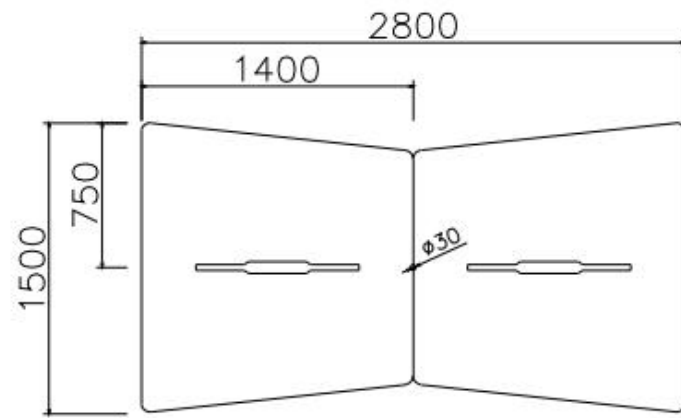

TOP VIEW
(CLUSTER OF 2)

FRONT VIEW

SIDE VIEW

HABITUE COVE

HABITUE PINE MEETING

TOP VIEW

SIDE VIEW

HABITUE HUT WORKSTATION

TOP VIEW

FRONT VIEW

SIDE VIEW

HABITUE FULL FABRIC SCREEN

HABITUE WHITE BOARD & FABRIC SCREEN