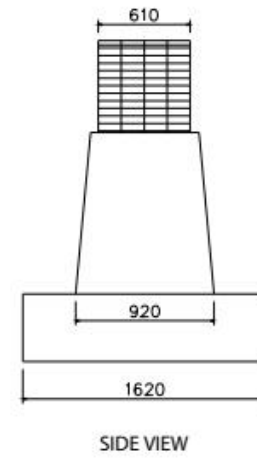

SIDE VIEW

HABITUE CANOPY SIDE ARM TABLE

HABITUE CAVE

TOP VIEW

FRONT VIEW

SIDE VIEW

HABITUE CAVEMAN COLLABORATION POD

TOP VIEW

FRONT VIEW

SIDE VIEW

HABITUE CAVEMAN MANAGER POD

HABITUE CAVEMAN PRIVATE POD

TOP VIEW

FRONT VIEW

SIDE VIEW

HABITUE CAVEMAN WORKPOD

TOP VIEW
(CLUSTER OF 2)

FRONT VIEW

SIDE VIEW

HABITUE COVE

HABITUE PINE MEETING

TOP VIEW

SIDE VIEW

HABITUE HUT WORKSTATION

TOP VIEW

FRONT VIEW

SIDE VIEW

HABITUE FULL FABRIC SCREEN

HABITUE WHITE BOARD & FABRIC SCREEN