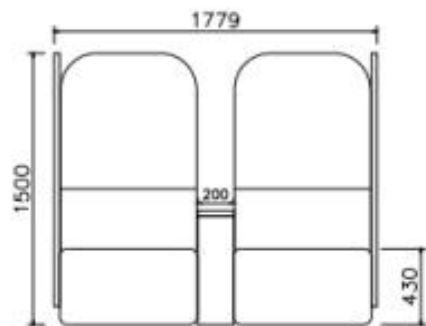

HABITUE CANOPY DUO CONCEAL

TOP VIEW

FRONT VIEW

SIDE VIEW

HABITUE CANOPY ISLAND SOFA

HABITUE CANOPY LOUNGE SEATING SOFA

TOP VIEW

FRONT VIEW

SIDE VIEW

HABITUE CANOPY SIDE ARM TABLE

HABITUE CAVE

TOP VIEW

FRONT VIEW

SIDE VIEW

HABITUE CAVEMAN COLLABORATION POD

TOP VIEW

TOP VIEW
(CLUSTER OF 2)

FRONT VIEW

SIDE VIEW

HABITUE COVE

HABITUE PINE MEETING

TOP VIEW

SIDE VIEW

HABITUE HUT WORKSTATION